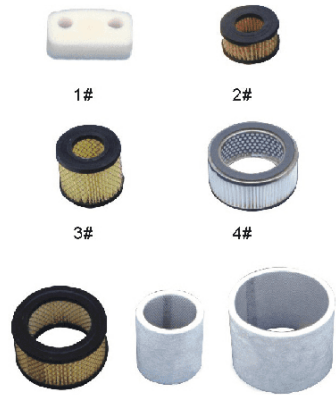

Flexible Pipe

▼ Air Filter Elements

▼ Air Inlet Filters

Part#	Element	TYPE	SIZE (hight)
Air Filter Elements			
09E233A	1#	polyester	33mm
09E237	2#	paper	37mm
09E260	3#	paper	60mm
09E233	4#	paper	33mm
09E242	5#	paper	42mm
09E252	6#	paper	52mm
09E255	7#	paper	55mm
09E2116	8#	fibre	116mm
09E2118	9#	fibre	118mm

Part#	SIZE (hight)	Element
Air Filter Elements		
09E112109	1/2"(rectangle)	1#
09E112104	1/2"	2#
09E134104	3/4"	2#
09E134132	3/4"	3#
09E112102Fe	1/2"	4#
09E134128Fe	3/4"	4#
09E11151Fe	1"	4#
09E11Fe	1"	5#
09E1112Fe	1-1/2"	6#
09E12Fe	2"	7#

Pressure Switch with UL and CSA Approval

Part No.	AMP RATING	#PORTS	PRESSURE	Part#	SIZE	MTG	RANGE	FACE
08A125F1W	20AMP	Single	95to125PSI	07A1518160W	1/8"	CBM	0-160	1-1/2"
08A125F4W	20AMP	Four	95to125PSI	07A2014160W	1/4"	CBM	160	2"
08A175F1W	20AMP	Single	145to175PSI	07A2014200W	1/4"	CBM	200	2"
08A175F4W	20AMP	Four	145to175PSI	07A2014300W	1/4"	CBM	300	2"
08A125F1WG	30AMP	Single	95to175PSI	07A2014200L	1/4"	LM	200	2"
08A175F1WG	30AMP	Single	145to175PSI	07A2514200W	1/4"	CBM	200	2.5"
				07A4012200L	1/2"	LM	200	4"

CHECK VALVES

Part#	TYPE	SIZE
02B1212LL	In-tank	1/2"NPT × 1/2"NPT
02B134LL	In-tank	1"NPT × 3/4"NPT
02B342715	vertical	R3/4 × M27 × 1.5
02B13315	vertical	R1 × M33 × 1.5
02B123416	vertical	R1/2 × UNF3/4-16